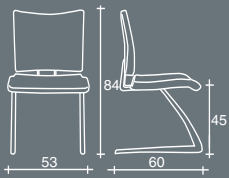

aviamid

3420